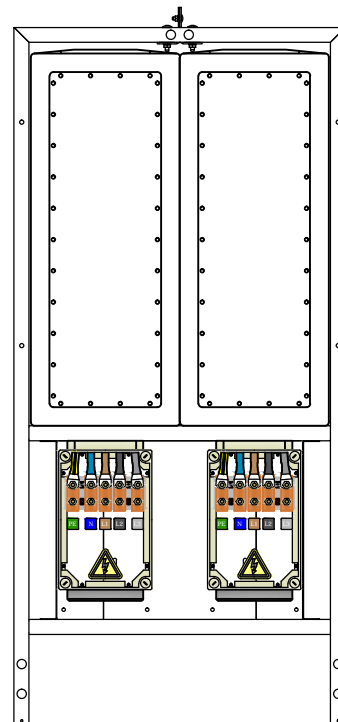

FRONT

RIGHT

BACK

LEFT

Name: EP

Date: 01.06.2022

Frame: Galvanized steel

Material: PE

Measurements in mm

Type: POWERBOX-21

V92.80.1.0057-D

Amp.: 1000A

Page: 1/1