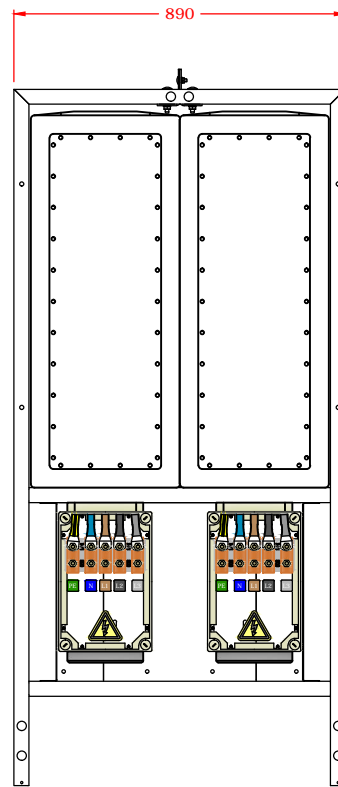

FRONT

RIGHT

BACK

LEFT

Name: EP

Date: 01.06.2022

Frame: Galvanized steel

Material: PE

Measurements in mm

Type: POWERBOX-21

V92.80.1.0057-D

Amp.: 1000A

Page: 1/1